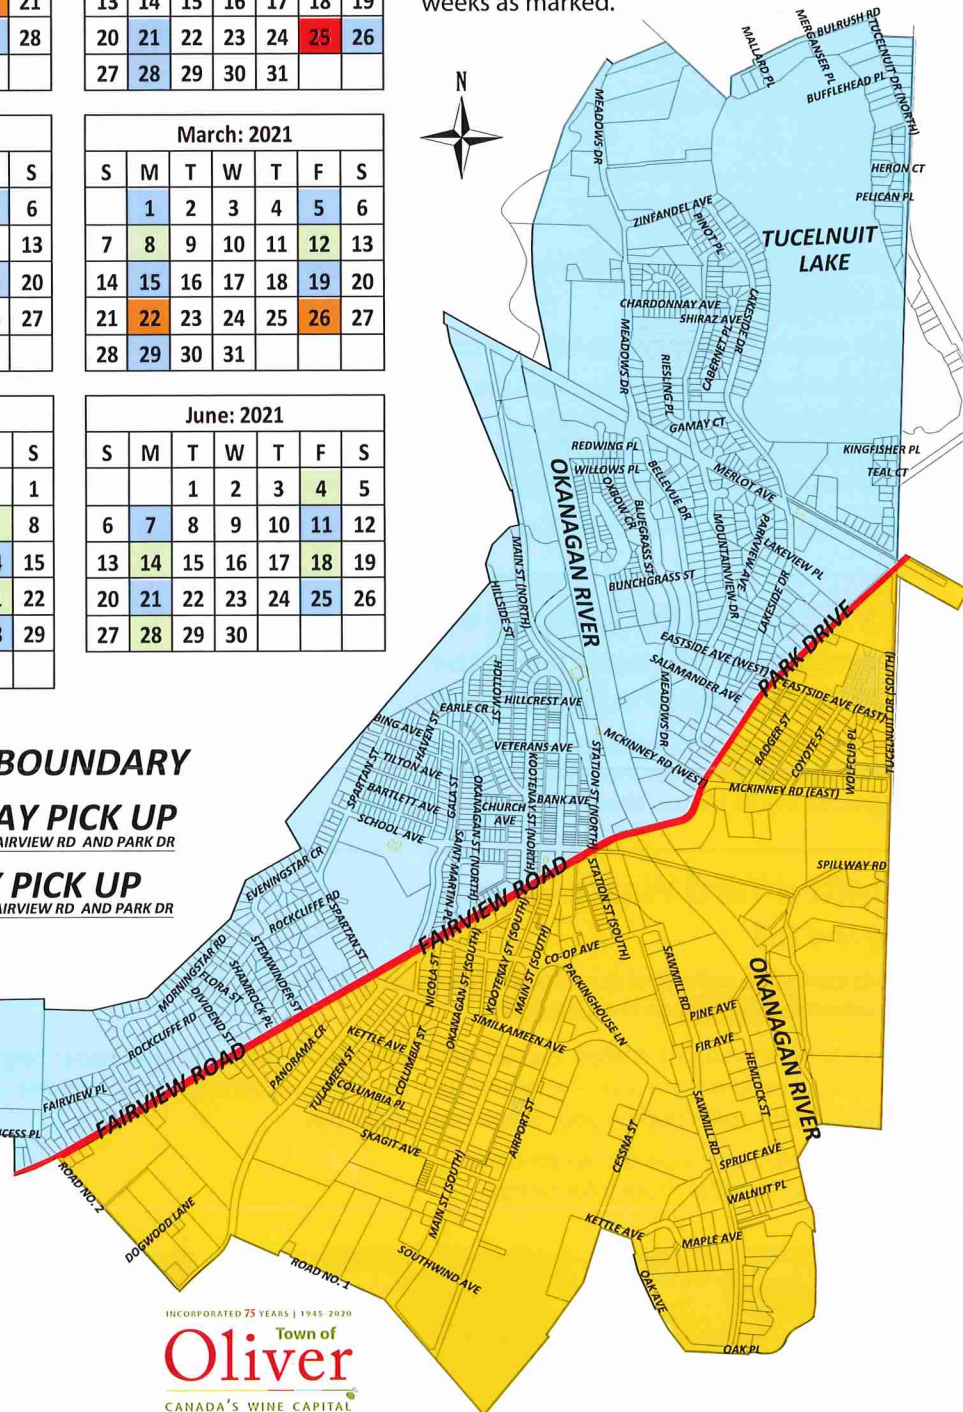

December: 2020

S	M	T	W	T	F	S
		1	2	3	4	5
6	7	8	9	10	11	12
13	14	15	16	17	18	19
20	21	22	23	24	25	26
27	28	29	30	31		

January: 2021

S	M	T	W	T	F	S
					1	2
3	4	5	6	7	8	9
10	11	12	13	14	15	16
17	18	19	20	21	22	23
24	25	26	27	28	29	30
31						

February: 2021

	M	T	W	T	F	S
	1	2	3	4	5	6
7	8	9	10	11	12	13
14	15	16	17	18	19	20
21	22	23	24	25	26	27
28						

March: 2021

S	M	T	W	T	F	S
	1	2	3	4	5	6
7	8	9	10	11	12	13
14	15	16	17	18	19	20
21	22	23	24	25	26	27
28	29	30	31			

April: 2021

S	M	T	W	T	F	S
				1	2	3
4	5	6	7	8	9	10
11	12	13	14	15	16	17
18	19	20	21	22	23	24
25	26	27	28	29	30	

May: 2021

S	M	T	W	T	F	S
						1
2	3	4	5	6	7	8
9	10	11	12	13	14	15
16	17	18	19	20	21	22
23	24	25	26	27	28	29
30	31					

June: 2021

S	M	T	W	T	F	S
		1	2	3	4	5
6	7	8	9	10	11	12
13	14	15	16	17	18	19
20	21	22	23	24	25	26
27	28	29	30			

Collection Schedule

July 2020 – June 2021

Collection Legend:

- Recycling
- Bulky Items • April 12, 2021
- Yard and Garden Waste
- Unlimited Yard and Garden Waste
- No Collection - following Sat.

Garbage is collected weekly. Recycling and other pick ups occur on your regular collection day during the weeks as marked.

Cart Collection Day Map

- PICK UP BOUNDARY
- MONDAY PICK UP
  NORTH SIDE OF FAIRVIEW RD AND PARK DR
- FRIDAY PICK UP
  SOUTH SIDE OF FAIRVIEW RD AND PARK DR

Be Cart Smart

To the curb by **7:00 am**

Place your carts properly for collection. Carts improperly placed may not be emptied.

Park it

On the street, with the wheels against the curb, or on the shoulder (if no curb).

Point it

Point the arrow on the cart lid towards the road.

Space it

Leave at least an arm's length distance on all sides.

INCORPORATED 75 YEARS | 1945-2020
Town of Oliver
CANADA'S WINE CAPITAL

Town of Oliver

6150 Main St., Oliver, BC V0H 1T0

W: www.oliver.ca/garbage-recycling

P: 250-485-6203

E: waste@oliver.ca