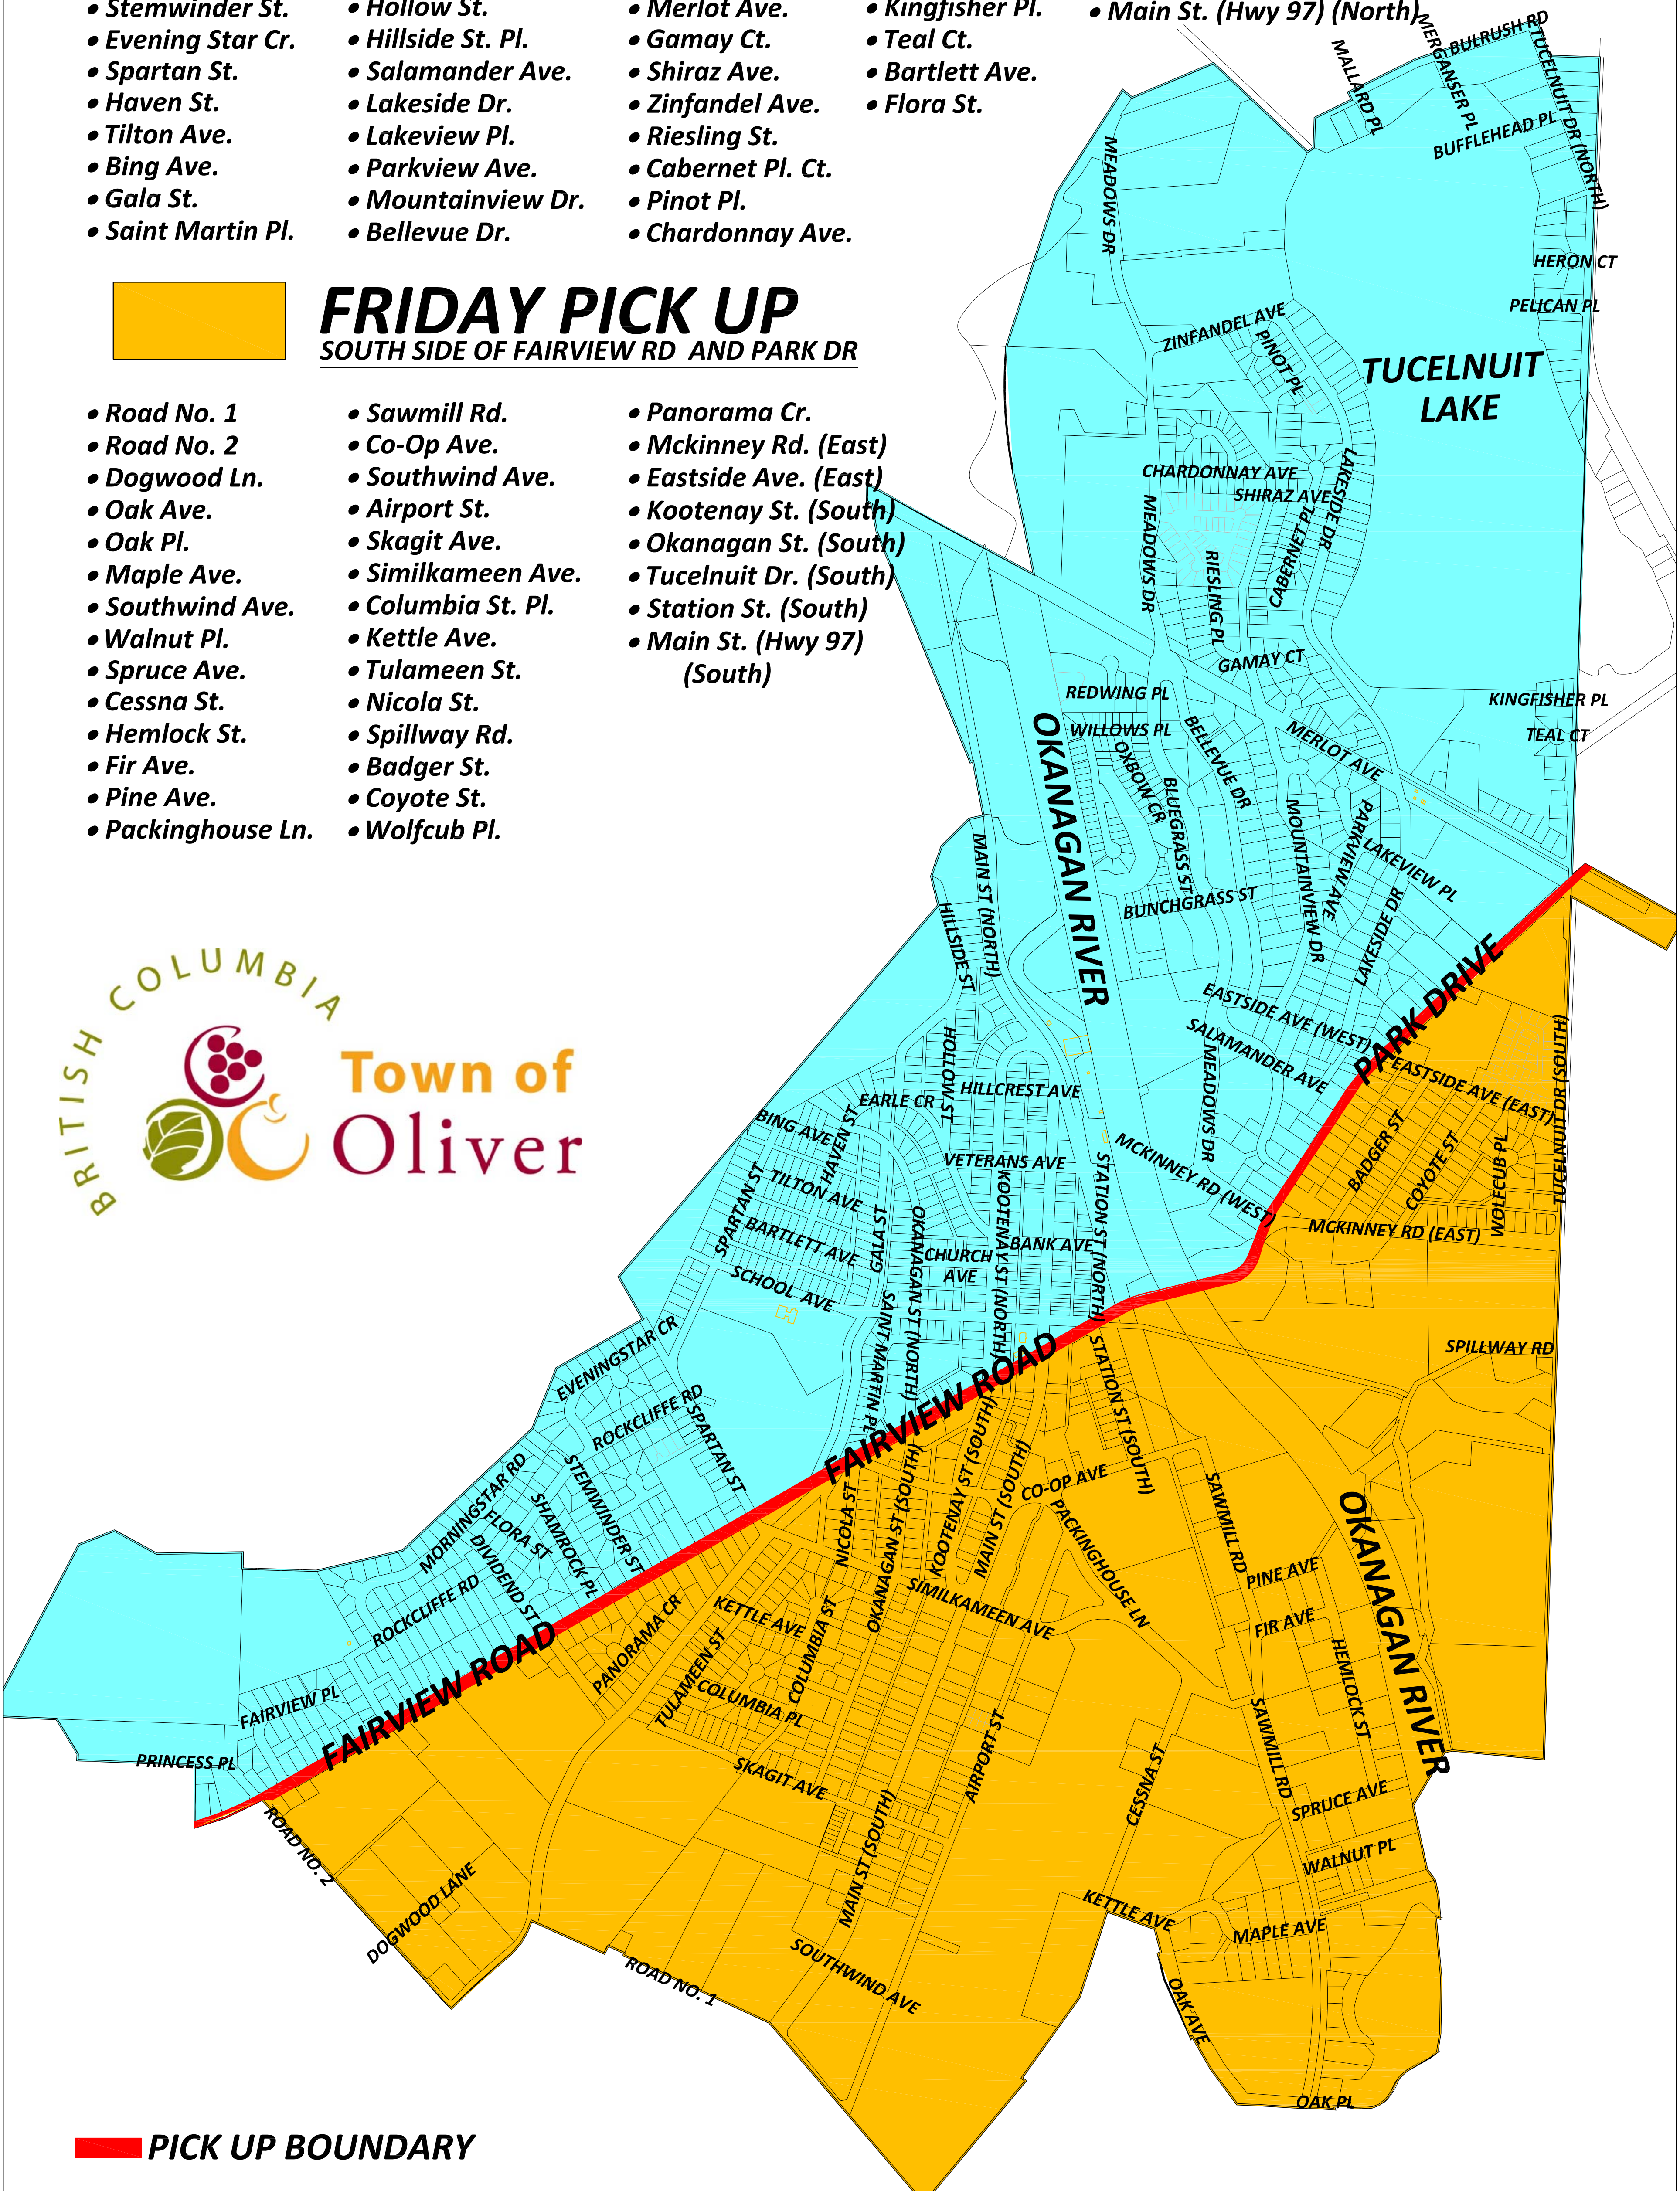

MONDAY PICK UP

NORTH SIDE OF FAIRVIEW RD AND PARK DR

- Princess Pl.
- Fairview Pl.
- Rockcliffe Rd.
- Morning Star Rd.
- Dividend St.
- Shamrock Pl.
- Stemwinder St.
- Evening Star Cr.
- Spartan St.
- Haven St.
- Tilton Ave.
- Bing Ave.
- Gala St.
- Saint Martin Pl.
- School Ave.
- Church Ave.
- Earle Cr.
- Veterans Ave.
- Bank Ave.
- Hillcrest Ave.
- Hollow St.
- Hillside St. Pl.
- Salamander Ave.
- Lakeside Dr.
- Lakeview Pl.
- Parkview Ave.
- Mountainview Dr.
- Bellevue Dr.
- Meadows Dr.
- Redwing Pl.
- Oxbow Cr.
- Willows Pl.
- Bunchgrass St.
- Bluegrass St.
- Merlot Ave.
- Gamay Ct.
- Shiraz Ave.
- Zinfandel Ave.
- Riesling St.
- Cabernet Pl. Ct.
- Pinot Pl.
- Chardonnay Ave.
- Merganser Pl.
- Mallard Pl.
- Bulrush Rd.
- Buffelhead Pl.
- Heron Ct.
- Pelican Pl.
- Kingfisher Pl.
- Teal Ct.
- Bartlett Ave.
- Flora St.
- Mckinney Rd. (West)
- Eastside Ave. (West)
- Kootenay St. (North)
- Okanagan St. (North)
- Tucelnuit Dr. (North)
- Station St. (North)
- Main St. (Hwy 97) (North)

FRIDAY PICK UP

SOUTH SIDE OF FAIRVIEW RD AND PARK DR

- Road No. 1
- Road No. 2
- Dogwood Ln.
- Oak Ave.
- Oak Pl.
- Maple Ave.
- Southwind Ave.
- Walnut Pl.
- Spruce Ave.
- Cessna St.
- Hemlock St.
- Fir Ave.
- Pine Ave.
- Packinghouse Ln.
- Sawmill Rd.
- Co-Op Ave.
- Southwind Ave.
- Airport St.
- Skagit Ave.
- Similkameen Ave.
- Columbia St. Pl.
- Kettle Ave.
- Tulameen St.
- Nicola St.
- Spillway Rd.
- Badger St.
- Coyote St.
- Wolfcub Pl.
- Panorama Cr.
- Mckinney Rd. (East)
- Eastside Ave. (East)
- Kootenay St. (South)
- Okanagan St. (South)
- Tucelnuit Dr. (South)
- Station St. (South)
- Main St. (Hwy 97) (South)

PICK UP BOUNDARY

CART COLLECTION DAY